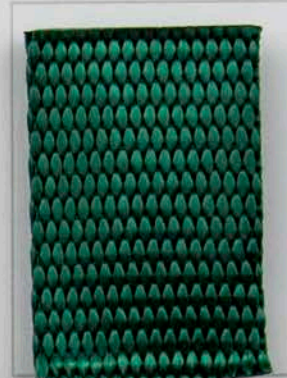

D-WEB® Nylon Webbing Color Samples

090 Black

100 Red

134 Dark Red

136 Burgundy

We offer various put ups such as festooned, long lengths, spools, and cut pieces.

144 Hot Pink

211 Blaze Orange

301 Yellow

404 Green

Our webbing is engineered, tested, and inspected to meet US standards in construction, color, and UV resistance.

420 Forest Green

500 Royal Blue

504 Navy Blue

614 Purple

818 Chocolate

OD405

901 Gray

D-WEB® Nylon Webbing Style Samples

5040

7207

7562

7218

7203